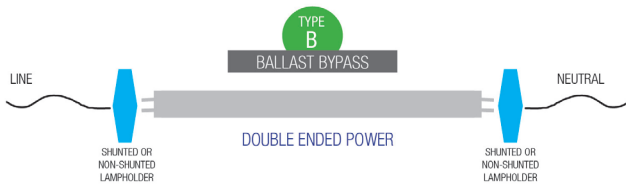

PART #	UPC	REPLACES	WATTAGE	LUMENS	CCT (K)	BASE	LENGTH
LED-9T8-840DE24-G3	844006022877	17W	9W	1150	4000K	G13	2 FT
LED-12T8-840DE36-G3	844006022914	25W	12W	1450	4000K	G13	3 FT
LED-12T8-840DE48-G3	844006022952	32W	12W	1800	4000K	G13	4 FT
LED-15T8-840DE48-G3	844006022990	32W	15W	2200	4000K	G13	4 FT
LED-43T8-840B96-G3	844006023058	60W-90W	43W	5500	4000K	FA8	8 FT (w/ FA8 ends)
LED-43T8HO-840B96-G3	844006023034	60W-90W	43W	5500	4000K	R17D	8 FT (w/ R17D ends)

* All models intended to replace T8 fluorescent lamps of the same length.

* See page 2 for additional color temperatures.