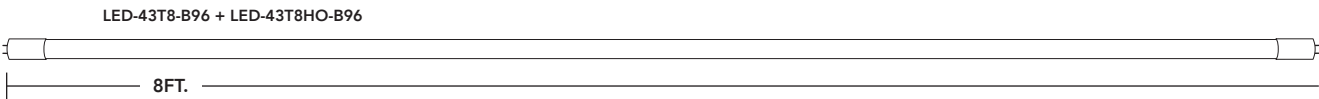

T8 RETROFITS BALLAST BYPASS - TYPE B

PART NUMBER BUILDER

MFR	WATTAGE	PRODUCT	CCT	TECHNOLOGY	LENGTH (IN)	GENERATION
LED		T8				G3
	9	T8HO*	835=3500K/85CRI	DE	24	
	12	*8FT MODEL ONLY	840=4000K/85CRI	B	36	
	15		850=5000K/85CRI		48	
	43				96	

ORDERING EXAMPLE
LED-9T8-840DE24-G3

ORDERING GUIDE

PART #	UPC	REPLACES	WATTAGE	LUMENS	CCT (K)	BASE	LENGTH
LED-9T8-835DE24-G3	844006022860	17W	9W	1100	3500	G13	2 FT
LED-9T8-840DE24-G3	844006022877	17W	9W	1150	4000	G13	2 FT
LED-9T8-850DE24-G3	844006022884	17W	9W	1150	5000	G13	2 FT
LED-12T8-835DE36-G3	844006022907	25W	12W	1400	3500	G13	3 FT
LED-12T8-840DE36-G3	844006022914	25W	12W	1450	4000	G13	3 FT
LED-12T8-850DE36-G3	844006022921	25W	12W	1450	5000	G13	3 FT
LED-12T8-835DE48-G3	844006022945	32W	12W	1700	3500	G13	4 FT
LED-12T8-840DE48-G3	844006022952	32W	12W	1800	4000	G13	4 FT
LED-12T8-850DE48-G3	844006022969	32W	12W	1800	5000	G13	4 FT
LED-15T8-835DE48-G3	844006022983	32W	15W	2100	3500	G13	4 FT
LED-15T8-840DE48-G3	844006022990	32W	15W	2200	4000	G13	4 FT
LED-15T8-850DE48-G3	844006023003	32W	15W	2200	5000	G13	4 FT
LED-43T8-840B96-G3	844006023058	60W-90W	43W	5500	4000	FA8	8 FT FA8
LED-43T8-850B96-G3	844006023065	60W-90W	43W	5500	5000	FA8	8 FT FA8
LED-43T8HO-840B96-G3	844006023034	60W-90W	43W	5500	4000	R17D	8 FT R17D
LED-43T8HO-850B96-G3	844006023041	60W-90W	43W	5500	5000	R17D	8 FT R17D