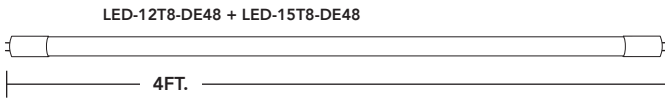

T8 RETROFITS BALLAST BYPASS - TYPE B

PART NUMBER BUILDER

MFR	WATTAGE	PRODUCT	CCT	TECHNOLOGY	LENGTH (IN)	GENERATION
LED		T8				G3
	9	T8HO*	835=3500K/85CRI	DE	24	
	12	*8FT MODEL ONLY	840=4000K/85CRI	B	36	
	15		850=5000K/85CRI		48	
	43				96	

ORDERING EXAMPLE
LED-9T8-840DE24-G3

ORDERING GUIDE

PART #	UPC	REPLACES	WATTAGE	LUMENS	CCT (K)	BASE	LENGTH
LED-9T8-835DE24-G3	844006022860	17W	9W	1100	3500	G13	2 FT
LED-9T8-840DE24-G3	844006022877	17W	9W	1150	4000	G13	2 FT
LED-9T8-850DE24-G3	844006022884	17W	9W	1150	5000	G13	2 FT
LED-12T8-835DE36-G3	844006022907	25W	12W	1400	3500	G13	3 FT
LED-12T8-840DE36-G3	844006022914	25W	12W	1450	4000	G13	3 FT
LED-12T8-850DE36-G3	844006022921	25W	12W	1450	5000	G13	3 FT
LED-12T8-835DE48-G3	844006022945	32W	12W	1700	3500	G13	4 FT
LED-12T8-840DE48-G3	844006022952	32W	12W	1800	4000	G13	4 FT
LED-12T8-850DE48-G3	844006022969	32W	12W	1800	5000	G13	4 FT
LED-15T8-835DE48-G3	844006022983	32W	15W	2100	3500	G13	4 FT
LED-15T8-840DE48-G3	844006022990	32W	15W	2200	4000	G13	4 FT
LED-15T8-850DE48-G3	844006023003	32W	15W	2200	5000	G13	4 FT
LED-43T8-840B96-G3	844006023058	60W-90W	43W	5500	4000	FA8	8 FT FA8
LED-43T8-850B96-G3	844006023065	60W-90W	43W	5500	5000	FA8	8 FT FA8
LED-43T8HO-840B96-G3	844006023034	60W-90W	43W	5500	4000	R17D	8 FT R17D
LED-43T8HO-850B96-G3	844006023041	60W-90W	43W	5500	5000	R17D	8 FT R17D