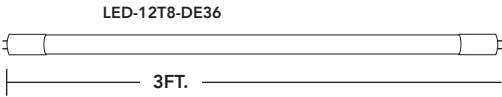

T8 RETROFITS BALLAST BYPASS - TYPE B

PART NUMBER BUILDER

MFR	WATTAGE	PRODUCT	CCT	TECHNOLOGY	LENGTH (IN)	GENERATION
LED		T8				G3
	9	T8HO*	835=3500K/85CRI	DE	24	
	12	*8FT MODEL ONLY	840=4000K/85CRI	B	36	
	15		850=5000K/85CRI		48	
	43				96	

ORDERING EXAMPLE
LED-9T8-840DE24-G3

ORDERING GUIDE

PART #	UPC	REPLACES	WATTAGE	LUMENS	CCT (K)	BASE	LENGTH
LED-9T8-835DE24-G3	844006022860	17W	9W	1100	3500	G13	2 FT
LED-9T8-840DE24-G3	844006022877	17W	9W	1150	4000	G13	2 FT
LED-9T8-850DE24-G3	844006022884	17W	9W	1150	5000	G13	2 FT
LED-12T8-835DE36-G3	844006022907	25W	12W	1400	3500	G13	3 FT
LED-12T8-840DE36-G3	844006022914	25W	12W	1450	4000	G13	3 FT
LED-12T8-850DE36-G3	844006022921	25W	12W	1450	5000	G13	3 FT
LED-12T8-835DE48-G3	844006022945	32W	12W	1700	3500	G13	4 FT
LED-12T8-840DE48-G3	844006022952	32W	12W	1800	4000	G13	4 FT
LED-12T8-850DE48-G3	844006022969	32W	12W	1800	5000	G13	4 FT
LED-15T8-835DE48-G3	844006022983	32W	15W	2100	3500	G13	4 FT
LED-15T8-840DE48-G3	844006022990	32W	15W	2200	4000	G13	4 FT
LED-15T8-850DE48-G3	844006023003	32W	15W	2200	5000	G13	4 FT
LED-43T8-840B96-G3	844006023058	60W-90W	43W	5500	4000	FA8	8 FT FA8
LED-43T8-850B96-G3	844006023065	60W-90W	43W	5500	5000	FA8	8 FT FA8
LED-43T8HO-840B96-G3	844006023034	60W-90W	43W	5500	4000	R17D	8 FT R17D
LED-43T8HO-850B96-G3	844006023041	60W-90W	43W	5500	5000	R17D	8 FT R17D